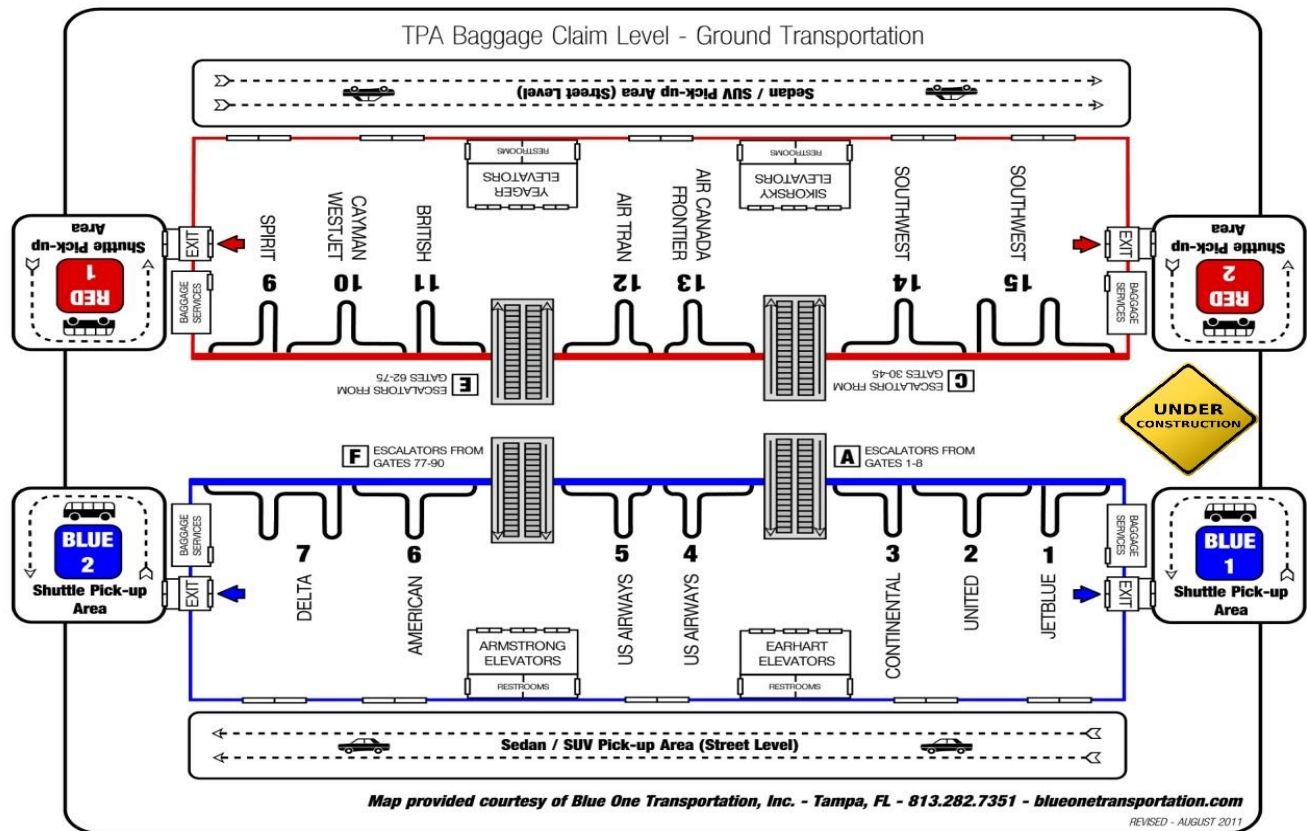

Non Stop Airport Transportation

Blue One Transportation, the Tampa Marriott Waterside preferred shuttle service, offers non-stop transportation to and from the Tampa International Airport. No reservations needed.

Group: EDspaces 2018

Pricing is \$15.00 per person, each way.

***Please call (813) 282-7351 from baggage claim once you have collected your luggage. Print out flyer for OR present it on your mobile device.**

Departing the Marriott please meet our shuttle outside the main lobby every top of the hour starting at 5:00 AM. Special Rate for top of the hour ONLY